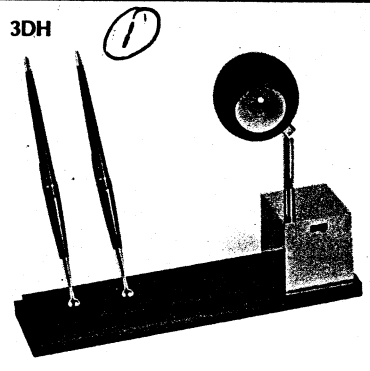

Parker Desk Sets

new ideas in desk sets for home and office

G257 Green onyx, 6 1/4" x 13 3/4". With \$5 pen and ball pen, nameplate..... \$90.00
With 006A clock add..... \$25.00

3DH

G247

J247

M247

J257